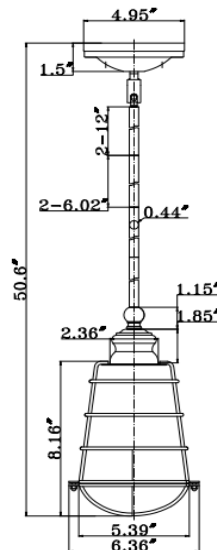

## Specifications

<b>Material Construction:</b>	Formed Steel
<b>Lens:</b>	Metal cage
<b>Lens Dimensions:</b>	8 1/8" H x 6 3/8" Dia
<b>Lamp Type &amp; Wattage:</b>	One 60W, medium base incandescent lamps (or equivalent)
<b>Mounting:</b>	Ceiling mounted
<b>Finish:</b>	Galvanized Finish
<b>Voltage:</b>	120V
<b>Weight:</b>	2.2lbs
<b>Companion Fixtures:</b>	Wall mounts, vanity lights, pendants, semi flush mounts

## Dimensions