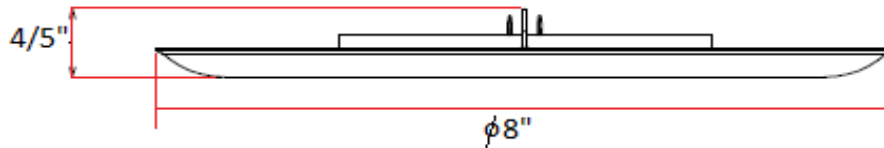

6" Recessed Satin Nickel Wide Trim

Specifications

Trim Material:	Formed Steel
Lamp Type & Wattage:	75W R30/PAR30
Voltage:	120 V
Weight:	.297 lbs

Dimensions

Warranty & Compliances

Warranty	10 Year Limited Warranty
UL	UL/cUL
ADA	N/A
EnergyStar	N/A