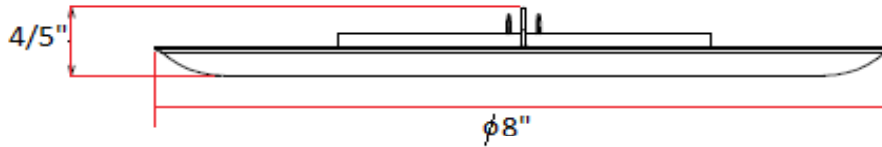

6" Recessed White Wide Ring Trim

Specifications

Material Construction: Formed Steel
Lamp Type & Wattage: 75W R30/PAR30
Voltage: 120 V

Dimensions

Warranty & Compliances

Warranty 10 Year Limited Warranty
UL UL/cUL
ADA N/A
EnergyStar N/A