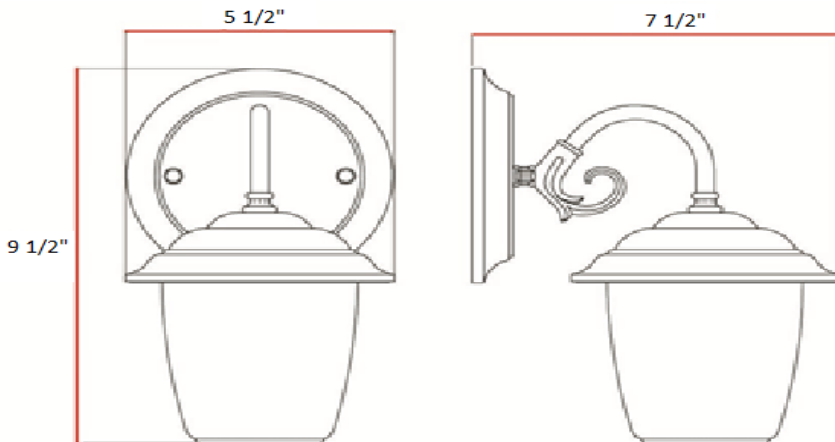

Millbridge Outdoor Wall Mount SN

Specifications

Material Construction:	Steel and Glass
Lens:	Alabaster Glass
Lamp Type & Wattage:	Uses 1 60W Medium Based Incandescent Bulb
Mounting:	Wall Mounted
Finish:	Stain Nickel
Voltage:	120V
Weight:	1.76 lbs.

Dimensions

Warranty & Compliances

Warranty	10 Year Limited Warranty
UL	UL/cUL; Suitable for wet locations
ADA	N/A
EnergyStar	N/A

Companion Fixtures

Millbridge Wall Mount
Satin Nickel

519496

Type:

Job: