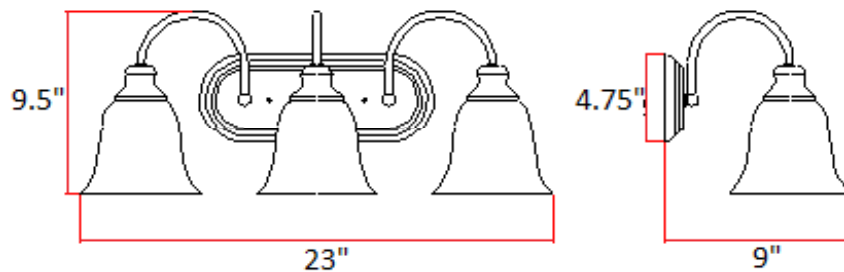

Dimensions

Warranty & Compliances

Warranty	10 Year Limited Warranty
UL	UL/cUL Listed; Suitable for damp locations
ADA	N/A
EnergyStar	N/A

Companion Fixtures

3 LT Wall Mount	519462	
1 LT Wall Mount	519447	
2 LT Wall Mount	519454	
4 LT Wall mount	519470	
5 LT Chandelier	519405	
3 LT Chandelier	519413	
Mini Pendant	519439	

Type:

Job:

Order Code:

Approvals:

Design House reserves the right to make changes in material, specifications & models at any time. Design House also reserves the right to discontinue without notice or obligation