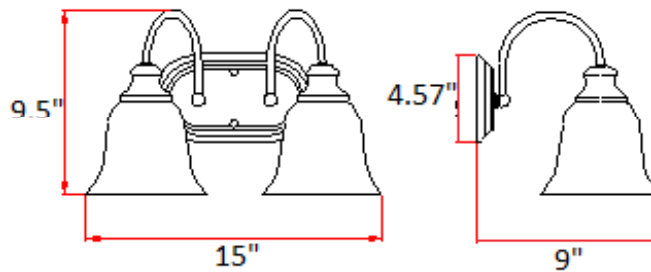

Dimensions

Warranty & Compliances

Warranty	10 Year Limited Warranty
UL	UL/cUL Listed; Suitable for damp locations
ADA	N/A
EnergyStar	N/A

Companion Fixtures

2 LT Wall Mount	519454	
1 LT Wall Mount	519447	
3 LT Wall Mount	519462	
4 LT Wall Mount	519470	
5 LT Chandelier	519405	
3 LT Chandelier	519413	
Mini Pendant	519439	

Type:

Job:

Order Code:

Approvals:

Design House reserves the right to make changes in material, specifications & models at any time. Design House also reserves the right to discontinue without notice or obligation