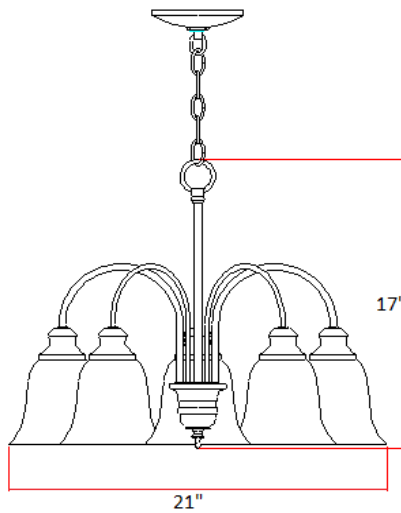

Ridgeway 5LT Chandelier SN

Specifications

Material Construction:	Formed Steel
Lens:	Alabaster glass
Lamp Type & Wattage:	Five 60W, medium base incandescent bulbs
Mounting:	Ceiling mounted
Finish:	Satin Nickel (US 15)
Voltage:	120V
Weight:	12 lbs.
Companion Fixtures:	Chandelier, wall mounts, mini pendant

Dimensions

Warranty & Compliances

Warranty	10 Year Limited Warranty
UL	UL/cUL Listed; Suitable for dry locations
ADA	N/A
EnergyStar	N/A

Order Codes

5 LT Chandelier	519405	
1 LT Wall Mount	519447	
2 LT Wall Mount	519454	
3 LT Wall Mount	519462	
4 LT Wall Mount	519470	
3 LT Chandelier	519413	
Mini Pendant	519439	