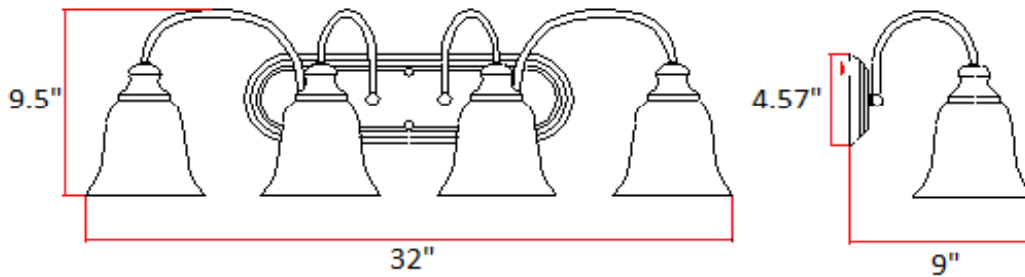

Ridgeway 4LT Wall Mount ORB

Specifications

Material Construction:	Formed Steel
Lens:	Alabaster glass
Lamp Type & Wattage:	Four 60W, medium base incandescent bulbs
Mounting:	Wall mounted, suitable for up/down mounting
Finish:	Oil Rubbed Bronze (US10B)
Voltage:	120V
Weight:	9.5 lbs.
Companion Fixtures:	Chandeliers, wall mounts, mini pendant

Dimensions

Warranty & Compliances

Warranty	10 Year Limited Warranty
UL	UL/cUL Listed; Suitable for damp locations
ADA	N/A
EnergyStar	N/A

Companion Fixtures

4 LT Wall Mount	519397	
1 LT Wall Mount	519363	
2 LT Wall Mount	519371	
3 LT Wall Mount	519389	
5 LT Chandelier	519322	
3 LT Chandelier	519330	
Mini Pendant	519355	