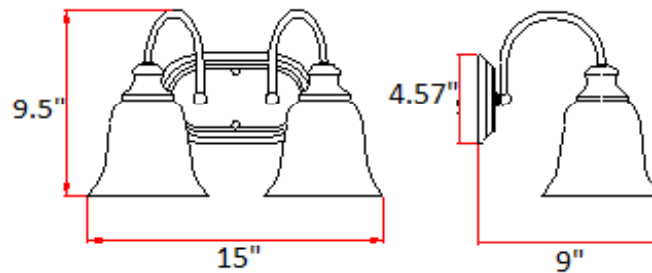

Dimensions

Warranty & Compliances

Warranty	10 Year Limited Warranty
UL	UL/cUL Listed; Suitable for damp locations
ADA	N/A
EnergyStar	N/A

Companion Fixtures

2 LT Wall Mount	519371	
1 LT Wall Mount	519363	
3 LT Wall Mount	519389	
4 LT Wall Mount	519397	
5 LT Chandelier	519322	
3 LT Chandelier	519330	
Mini Pendant	519355	

Type:

Job:

Order Code:

Approvals:

Design House reserves the right to make changes in material, specifications & models at any time. Design House also reserves the right to discontinue without notice or obligation