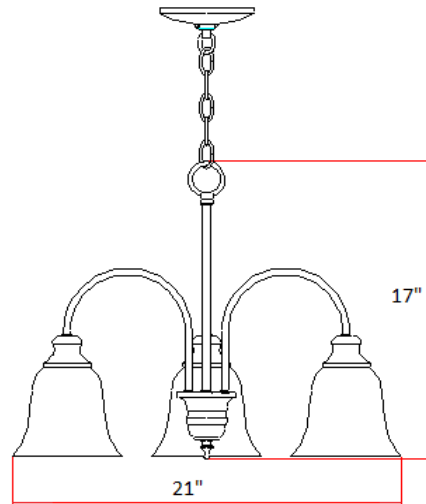

## Specifications

<b>Material Construction:</b>	Formed Steel
<b>Lens:</b>	Alabaster glass
<b>Lamp Type &amp; Wattage:</b>	Three 60W, medium base incandescent bulbs
<b>Mounting:</b>	Ceiling mounted
<b>Finish:</b>	Oil Rubbed Bronze (US10B)
<b>Voltage:</b>	120V
<b>Weight:</b>	9 lbs.
<b>Companion Fixtures:</b>	Chandelier, wall mounts, mini pendant

## Dimensions