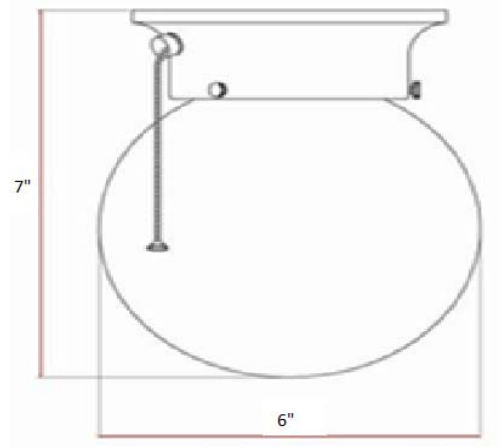

# 1 LT Globe Ceiling Mount W/Pull-Chain SN

## Specifications

<b>Material Construction:</b>	Formed steel
<b>Lens:</b>	Opal glass
<b>Lamp Type &amp; Wattage:</b>	One 60W, medium base incandescent lamp
<b>Mounting:</b>	Ceiling mounted
<b>Finish:</b>	Satin nickel
<b>Voltage:</b>	120V
<b>Weight:</b>	1.1

## Dimensions