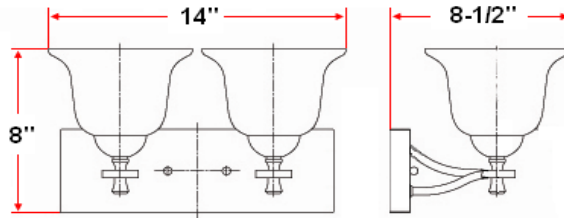

Dimensions

Warranty & Compliances

Warranty	10 Year Limited Warranty
UL	UL/cUL; Suitable for damp locations
ADA	N/A
EnergyStar	N/A

Companion Fixtures

	<i>Statuary Bronze</i>	<i>Brushed Bronze</i>
2 LT Wall Mount	511774	519256
1 LT Wall Sconce	509232	517722
1 LT Wall Mount	509281	517540
3 LT Vanity Light	509240	517649
4 LT Vanity Light	511782	517656
2 LT Semi Flush Mount	509216	517631
2 LT Ceiling Mount	509224	517532
3 LT Chandelier	509190	517757
5 LT Chandelier	509182	517748
9 LT Chandelier	512871	517755
Mini Pendant	509208	517730

Type:

Job:

Order Code:

Approvals:

Design House reserves the right to make changes in materials, specifications & models at any time. Design House also reserves the right to discontinue product without notice or obligation.