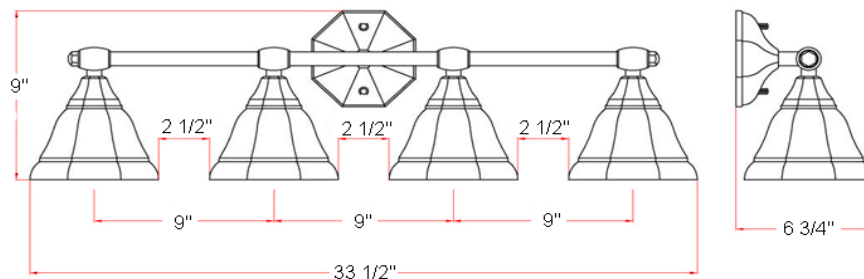

Dimensions

Warranty & Compliances

Warranty	10 Year Limited Warranty
UL	UL/cUL; Suitable for damp locations
ADA	N/A
EnergyStar	N/A

Companion Fixtures

4 LT Vanity Light	517946	
1 LT Wall Mount	517912	
2 LT Wall Mount	517920	
3 LT Vanity Light	517938	
2 LT Ceiling Mount	517953	
3 LT Chandelier Down	517979	
3 LT Chandelier Up	517995	
5 LT Chandelier	517987	
Pendant	517961	
Mini Pendant	518001	

Type:

Job:

Order Code:

Approvals:

Design House reserves the right to make changes in materials, specifications & models at any time. Design House also reserves the right to discontinue product without notice or obligation.