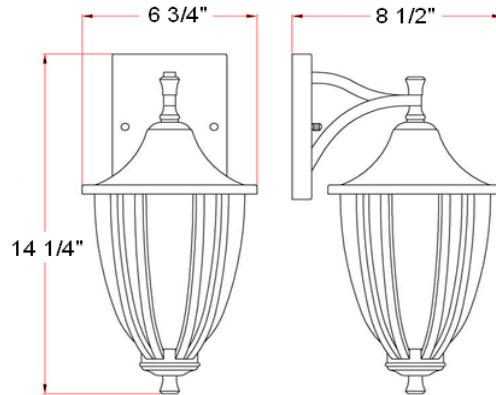

Dimensions

Warranty & Compliances

Warranty	10 Year Limited Warranty
UL	UL/cUL, suitable for damp location
ADA	N/A
EnergyStar	N/A

Companion Fixtures

Brushed Bronze 517797

Type:
Job:
Order Code:
Approvals:

Design House reserves the right to make changes in materials, specifications & models at any time. Design House also reserves the right to discontinue product without notice or obligation.