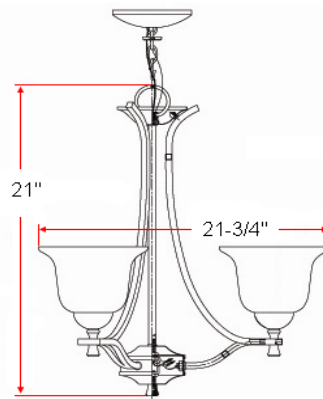

IRONWOOD 3 LT Chandelier

Specifications

Material Construction:	Formed Steel
Lens:	Snow glass
Lamp Type & Wattage:	Three 60W, medium base incandescent lamps
Mounting:	Ceiling mounted
Finish:	Statuary Bronze / Brushed Bronze
Voltage:	120V
Weight:	8.36 lbs
Companion Fixtures:	Chandeliers, wall/vanity lights, ceiling mounts, pendants

Dimensions

Warranty & Compliances

Warranty	10 Year Limited Warranty
UL	UL/cUL; Suitable for damp locations
ADA	N/A
EnergyStar	N/A

Companion Fixtures

	<i>Statuary Bronze</i>	<i>Brushed Bronze</i>
3 LT Chandelier	509190	517757
1 LT Wall Sconce	509232	517722
1 LT Wall Mount	509281	517540
2 LT Wall Mount	511774	
3 LT Vanity Light	509240	517649
4 LT Vanity Light	511782	517656
2 LT Semi Flush Mount	509216	517631
2 LT Ceiling Mount	509224	517532
5 LT Chandelier	509182	517748
9 LT Chandelier	512871	517755
Mini Pendant	509208	517730