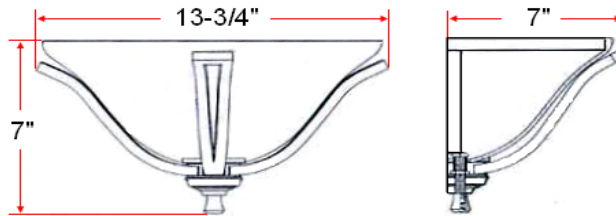

IRONWOOD 1 LT Wall Sconce

Specifications

Material Construction:	Formed Steel
Lens:	Snow glass
Lamp Type & Wattage:	One 60W, medium base incandescent lamp
Mounting:	Wall mounted
Finish:	Statuary Bronze / Brushed Bronze
Voltage:	120V
Weight:	2.46 lbs
Companion Fixtures:	Chandeliers, wall/vanity lights, ceiling mounts, pendants

Dimensions

Warranty & Compliances

Warranty	10 Year Limited Warranty
UL	UL/cUL; Suitable for damp locations
ADA	N/A
EnergyStar	N/A

Companion Fixtures

	<i>Statuary Bronze</i>	<i>Brushed Bronze</i>
1 LT Wall Sconce	509232	517722
1 LT Wall Mount	509281	517540
2 LT Wall Mount	511774	
3 LT Vanity Light	509240	517649
4 LT Vanity Light	511782	517656
2 LT Semi Flush Mount	509216	517631
2 LT Ceiling Mount	509224	517532
3 LT Chandelier	509190	517757
5 LT Chandelier	509182	517748
9 LT Chandelier	512871	517755
Mini Pendant	509208	517730