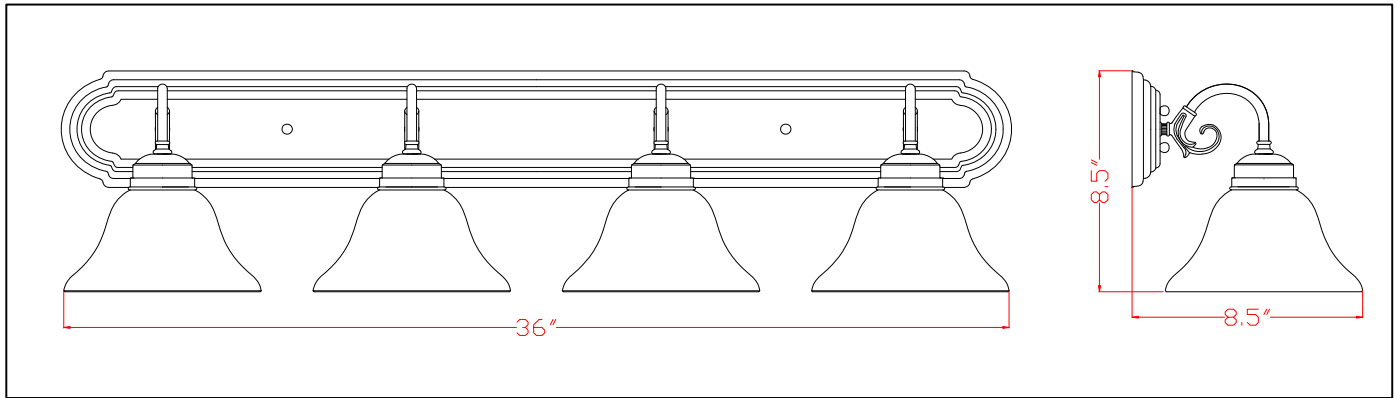

MILLBRIDGE (Oil Rubbed Bronze) 4 LT Vanity Light

Specifications

Material Construction:	Formed Steel
Lens:	Alabaster glass
Lamp Type & Wattage:	Four 60W, medium base incandescent lamp
Mounting:	Wall mounted; Suitable for up/down mounting
Finish:	Oil Rubbed Bronze (US10B)
Voltage:	120V
Weight:	9.3 lbs
Companion Fixtures:	Chandeliers, wall sconce, wall mounts, pendants & ceiling mounts

Dimensions

Warranty & Compliances

Warranty	10 Year Limited Warranty
UL	UL/cUL listed; Suitable for damp locations
ADA	N/A
EnergyStar	N/A

Companion Fixtures

1 LT Wall Sconce	514497
1 LT Wall Mount	514554
2 LT Wall Mount	514471
1 LT Ceiling Mount (6 ^{3/4} " x 6")	514521
1 LT Ceiling Mount (5" x 7")	514547
2 LT Ceiling Mount (5" x 9 ^{1/2} ")	514539
2 LT Ceiling Mount (7" x 13 ^{1/4} ")	514489
3 LT Chandelier	514463
5 LT Chandelier	514455
3 LT Vanity Light	517615
4 LT Vanity Light	517714
Pendant	514505
Mini Pendant	514513