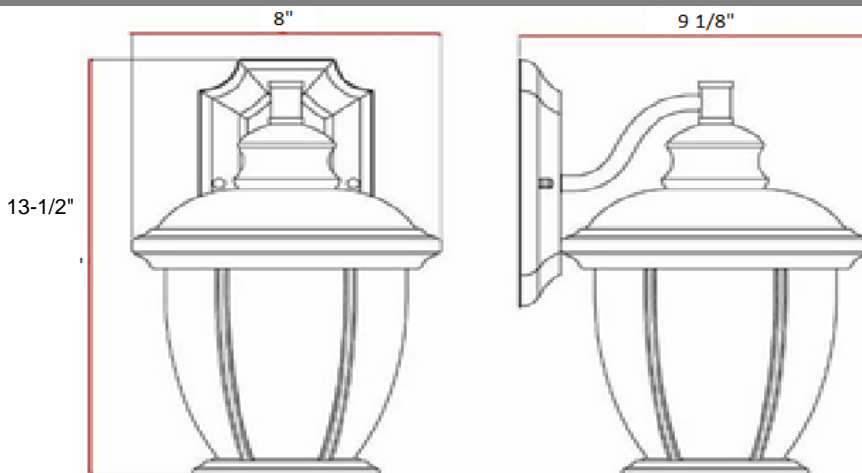

Bristol Outdoor Wall Mount SN

Specifications

Material Construction:	Formed steel
Lens:	Rain Glass
Lamp Type & Wattage:	Uses one 60 Medium Base Incandescent Bulb
Mounting:	Wall Mounted
Finish:	Satin Nickel
Voltage:	120V
Weight:	3.43 lbs.

Dimensions

Warranty & Compliances

Warranty	10 Year Limited Warranty
UL	UL/cUL; Suitable for wet locations
ADA	N/A
EnergyStar	N/A

Order Codes

Bristol Outdoor Wall Mount **517698**
Satin Nickel

Type:
Job:
Order Code:
Approvals: