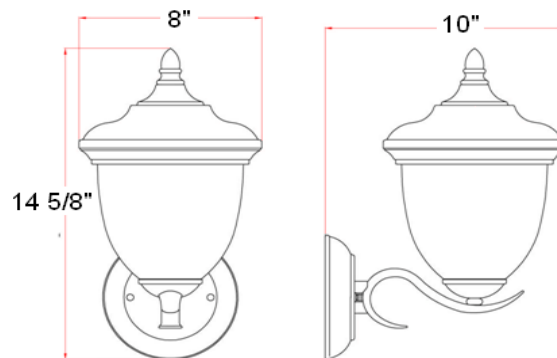

Dimensions

Warranty & Compliances

Warranty	10 Year Limited Warranty
UL	UL/cUL, suitable for damp location
ADA	N/A
EnergyStar	N/A

Companion Fixtures

Oil Rubbed Bronze (US10B)

517680

Type:

Job:

Order Code:

Approvals:

Design House reserves the right to make changes in materials, specifications & models at any time. Design House also reserves the right to discontinue product without notice or obligation.