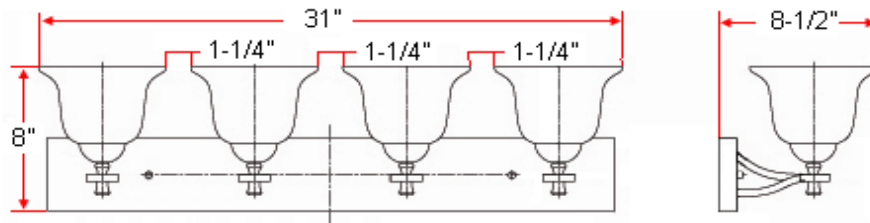

IRONWOOD 4 LT Vanity Light

Specifications

Material Construction:	Formed Steel
Lens:	Snow glass
Lamp Type & Wattage:	Four 60W, medium base incandescent lamps
Mounting:	Wall mounted; Suitable for up/down mounting
Finish:	Statuary Bronze / Brushed Bronze
Voltage:	120V
Weight:	10.21 lbs
Companion Fixtures:	Chandeliers, wall/vanity lights, ceiling mounts, pendants

Dimensions

Warranty & Compliances

Warranty	10 Year Limited Warranty
UL	UL/cUL; Suitable for damp locations
ADA	N/A
EnergyStar	N/A

Companion Fixtures

	<i>Statuary Bronze</i>	<i>Brushed Bronze</i>
4 LT Vanity Light	511782	517656
1 LT Wall Sconce	509232	517722
1 LT Wall Mount	509281	517540
2 LT Wall Mount	511774	
3 LT Vanity Light	509240	517649
2 LT Semi Flush Mount	509216	517631
2 LT Ceiling Mount	509224	517532
3 LT Chandelier	509190	517757
5 LT Chandelier	509182	517748
9 LT Chandelier	512871	517755
Mini Pendant	509208	517730