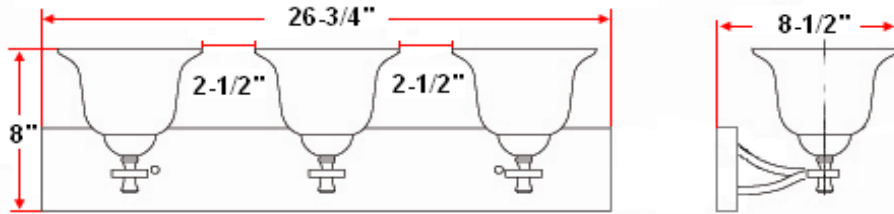

IRONWOOD 3 LT Vanity Light

Specifications

Material Construction:	Formed Steel
Lens:	Snow glass
Lamp Type & Wattage:	Three 60W, medium base incandescent lamps
Mounting:	Wall mounted; Suitable for up/down mounting
Finish:	Statuary Bronze / Brushed Bronze
Voltage:	120V
Weight:	7.81 lbs
Companion Fixtures:	Chandeliers, wall/vanity lights, ceiling mounts, pendants

Dimensions

Warranty & Compliances

Warranty	10 Year Limited Warranty
UL	UL/cUL; Suitable for damp locations
ADA	N/A
EnergyStar	N/A

Companion Fixtures

	<i>Statuary Bronze</i>	<i>Brushed Bronze</i>
3 LT Vanity Light	509240	517649
1 LT Wall Sconce	509232	517722
1 LT Wall Mount	509281	517540
2 LT Wall Mount	511774	
4 LT Vanity Light	511782	517656
2 LT Semi Flush Mount	509216	517631
2 LT Ceiling Mount	509224	517532
3 LT Chandelier	509190	517757
5 LT Chandelier	509182	517748
9 LT Chandelier	512871	517755
Mini Pendant	509208	517730