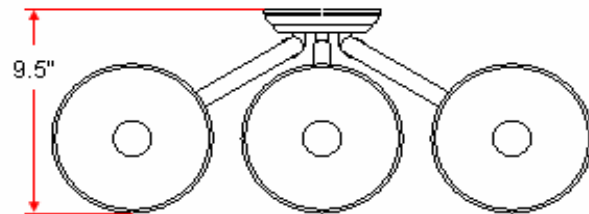

TREVIE 3 LT Vanity Light

Specifications

Material Construction:	Formed Steel
Lens:	Antique Alabaster Glass
Lamp Type & Wattage:	Three 60W, medium base incandescent lamps
Mounting:	Wall mounted; Suitable for up/down mounting
Finish:	Oil Rubbed Bronze (US10B)
Voltage:	120V
Weight:	5.5 lbs
Companion Fixtures:	Chandeliers, wall/vanity lights, ceiling mounts, pendants

Dimensions

Warranty & Compliances

Warranty	10 Year Limited Warranty
UL	UL/cUL; Suitable for damp locations
ADA	N/A
EnergyStar	N/A

Companion Fixtures

3 LT Vanity Light	517466	
1 LT Wall Mount	517441	
2 LT Wall Mount	517458	
4 LT Vanity Light	517474	
2 LT Ceiling Mount	517375	
3 LT Chandelier	517409	
5 LT Chandelier	517490	
Pendant	517391	
Mini Pendant	517516	

Type:

Job:

Order Code:

Approvals:

Design House reserves the right to make changes in materials, specifications & models at any time. Design House also reserves the right to discontinue product without notice or obligation.