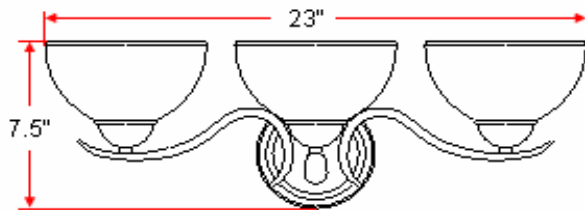

TREVIE 3 LT Vanity Light

Specifications

Material Construction:	Formed Steel
Lens:	Antique Alabaster Glass
Lamp Type & Wattage:	Three 60W, medium base incandescent lamps
Mounting:	Wall mounted; Suitable for up/down mounting
Finish:	Oil Rubbed Bronze (US10B)
Voltage:	120V
Weight:	5.5 lbs
Companion Fixtures:	Chandeliers, wall/vanity lights, ceiling mounts, pendants

Dimensions

Warranty & Compliances

Warranty	10 Year Limited Warranty
UL	UL/cUL; Suitable for damp locations
ADA	N/A
EnergyStar	N/A

Companion Fixtures

3 LT Vanity Light	517466	
1 LT Wall Mount	517441	
2 LT Wall Mount	517458	
4 LT Vanity Light	517474	
2 LT Ceiling Mount	517375	
3 LT Chandelier	517409	
5 LT Chandelier	517490	
Pendant	517391	
Mini Pendant	517516	

Type:

Job:

Order Code:

Approvals:

Design House reserves the right to make changes in materials, specifications & models at any time. Design House also reserves the right to discontinue product without notice or obligation.