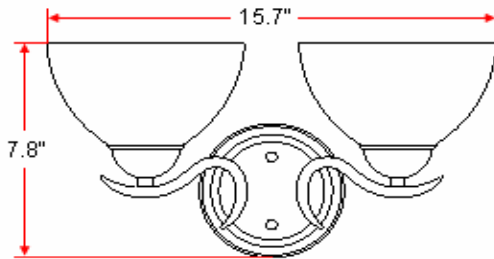

## Specifications

<b>Material Construction:</b>	Formed Steel
<b>Lens:</b>	Antique Alabaster Glass
<b>Lamp Type &amp; Wattage:</b>	Two 60W, medium base incandescent lamps
<b>Mounting:</b>	Wall mounted; Suitable for up/down mounting
<b>Finish:</b>	Oil Rubbed Bronze (US10B)
<b>Voltage:</b>	120V
<b>Weight:</b>	4.2 lbs
<b>Companion Fixtures:</b>	Chandeliers, wall/vanity lights, ceiling mounts, pendants

## Dimensions