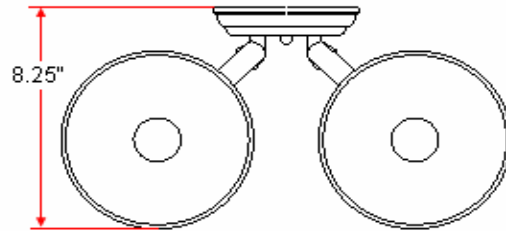

## Specifications

<b>Material Construction:</b>	Formed Steel
<b>Lens:</b>	Antique Alabaster Glass
<b>Lamp Type &amp; Wattage:</b>	Two 60W, medium base incandescent lamps
<b>Mounting:</b>	Wall mounted; Suitable for up/down mounting
<b>Finish:</b>	Oil Rubbed Bronze (US10B)
<b>Voltage:</b>	120V
<b>Weight:</b>	4.2 lbs
<b>Companion Fixtures:</b>	Chandeliers, wall/vanity lights, ceiling mounts, pendants

## Dimensions