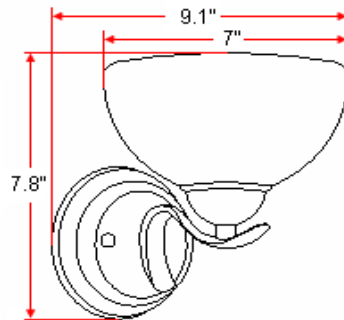

TREVIE 1 LT Wall Mount

Specifications

Material Construction:	Formed Steel
Lens:	Antique Alabaster Glass
Lamp Type & Wattage:	One 60W, medium base incandescent lamp
Mounting:	Wall mounted; Suitable for up/down mounting
Finish:	Oil Rubbed Bronze (US10B)
Voltage:	120V
Weight:	2.0 lbs
Companion Fixtures:	Chandeliers, wall/vanity lights, ceiling mounts, pendants

Dimensions

Warranty & Compliances

Warranty	10 Year Limited Warranty
UL	UL/cUL; Suitable for damp locations
ADA	N/A
EnergyStar	N/A

Companion Fixtures

1 LT Wall Mount	517441	
2 LT Wall Mount	517458	
3 LT Vanity Light	517466	
4 LT Vanity Light	517474	
2 LT Ceiling Mount	517375	
3 LT Chandelier	517409	
5 LT Chandelier	517490	
Pendant	517391	
Mini Pendant	517516	