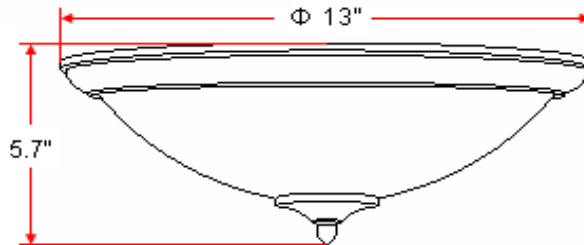

## Specifications

<b>Material Construction:</b>	Formed Steel
<b>Lens:</b>	Antique Alabaster Glass
<b>Lamp Type &amp; Wattage:</b>	Two 60W, medium base incandescent lamps
<b>Mounting:</b>	Ceiling mounted
<b>Finish:</b>	Oil Rubbed Bronze (US10B)
<b>Voltage:</b>	120V
<b>Weight:</b>	4.2 lbs
<b>Companion Fixtures:</b>	Chandeliers, wall/vanity lights, ceiling mounts, pendants

## Dimensions