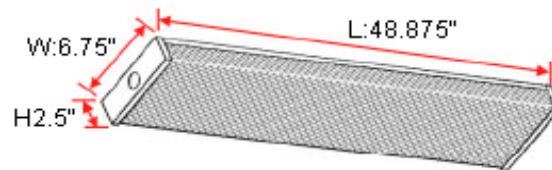

Wraparound FL With Clear Acrylic Lens

Specifications

Material Construction:	Formed Steel
Lens:	Acrylic
Lamp Type & Wattage:	Two 32W T8 bulbs
Mounting:	Ceiling mounted
Voltage:	120V
Weight:	6.72 lbs

Dimensions