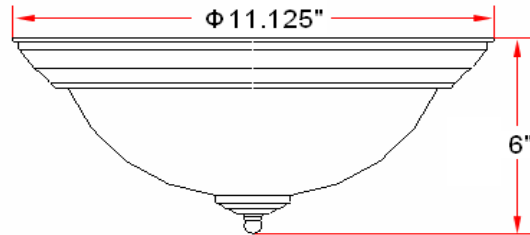

Dimensions

Warranty & Compliances

Warranty	10 Year Limited Warranty
UL	UL/cUL listed
ADA	N/A
EnergyStar	N/A

Companion Fixtures

2 LT Ceiling Mount 6 Pack

517292

Type:

Job:

Order Code:

Approvals:

Design House reserves the right to make changes in materials, specifications & models at any time. Design House also reserves the right to discontinue product without notice or obligation.