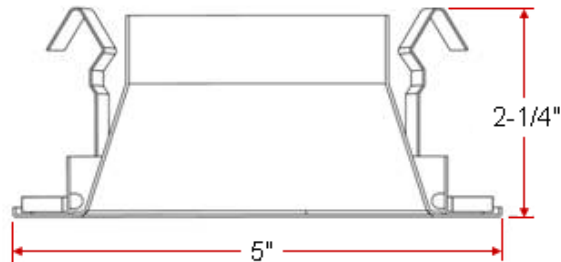

4" Recessed Pinhole Trim

Specifications

lens material:	Formed Steel
Lamp Type & Wattage:	One 35W, medium base PAR20 lamp
Color	White
Voltage:	120V

Dimensions

Warranty & Compliances

Warranty	10 Year Limited Warranty
UL	UL/cUL; Suitable for damp locations