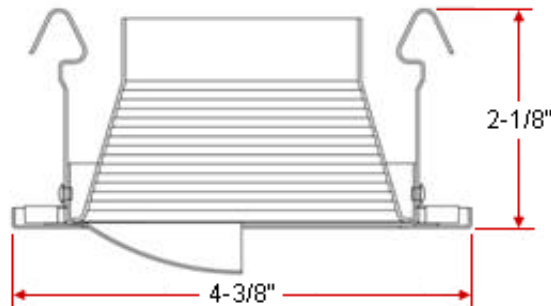

3" Recessed Wall Wash Baffle Trim

Specifications

lens material:	Formed Steel
Lamp Type & Wattage:	One 35W, medium base PAR16 lamp
Color	White
Voltage:	120V

Dimensions

Warranty & Compliances

Warranty	10 Year Limited Warranty
UL	UL/cUL; Suitable for damp locations