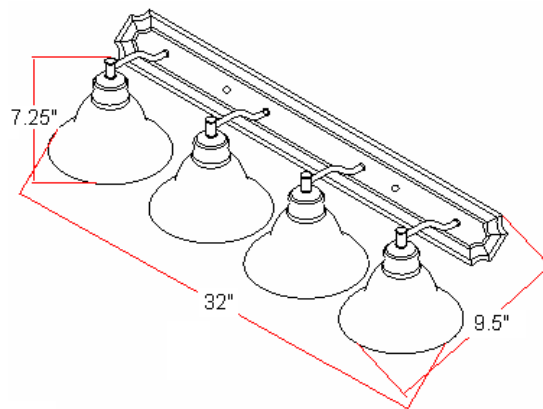

Bristol 4 LT Vanity Light

Specifications

Material Construction:	Formed Steel
Lens:	Alabaster glass
Lamp Type & Wattage:	Four 60W, medium base incandescent lamps
Mounting:	Wall mounted; Suitable for up/down mounting
Finish:	Satin Nickel (US15)
Voltage:	120V
Weight:	8 lbs
Companion Fixtures:	Chandeliers, wall mounts, pendants & ceiling mounts

Dimensions

Warranty & Compliances

Warranty	10 Year Limited Warranty
UL	UL/cUL listed; Suitable for damp locations
ADA	N/A
EnergyStar	N/A

Companion Fixtures

4 LT Vanity Light	517128	
1 LT Wall Mount	516666	
2 LT Wall Mount	517086	
3 LT Vanity Light	510263	
2 LT Flush Mount	510297	
3 LT Chandelier	510321	
5 LT Chandelier	510255	
9 LT Chandelier	517136	
Island Light	517110	
Pendant	517102	
Mini Pendant	517094	