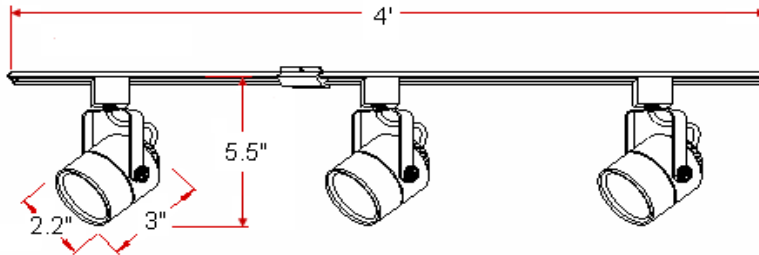

AVANTI Track Light

Specifications

Material Construction:	Formed Steel
Track Length:	4'
Lamp Type & Wattage:	Three 40W, GU10 base MR16 lamps
Mounting:	Ceiling mounted
Finish:	White / Black / Satin Nickel
Voltage:	120V
Weight:	2.9 lbs

Dimensions

Warranty & Compliances

Warranty	10 Year Limited Warranty
UL	UL/cUL
ADA	N/A
EnergyStar	N/A

Order Codes

White	517052
Black	517060
Satin Nickel (US15)	517078

Type:

Job:

Order Code:

Approvals:

Design House reserves the right to make changes in materials, specifications & models at any time. Design House also reserves the right to discontinue product without notice or obligation.