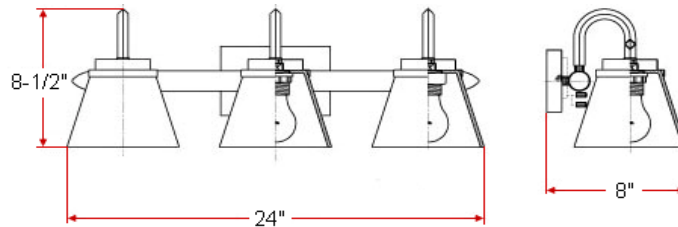

Dimensions

Warranty & Compliances

Warranty	10 Year Limited Warranty
UL	UL/cUL; Suitable for damp locations
ADA	N/A
EnergyStar	N/A

Companion Fixtures

3 LT Vanity Light	516989	
1 LT Wall Mount	516963	
2 LT Wall Mount	516971	
4 LT Vanity Light	516997	
2 LT Ceiling Mount	516955	

Type:

Job:

Order Code:

Approvals:

Design House reserves the right to make changes in materials, specifications & models at any time. Design House also reserves the right to discontinue product without notice or obligation.