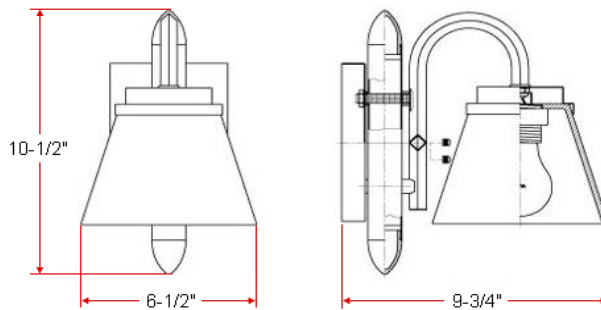

Dimensions

Warranty & Compliances

Warranty	10 Year Limited Warranty
UL	UL/cUL; Suitable for damp locations
ADA	N/A
EnergyStar	N/A

Companion Fixtures

1 LT Wall Mount	516963	
2 LT Wall Mount	516971	
3 LT Vanity Light	516989	
4 LT Vanity Light	516997	
2 LT Ceiling Mount	516955	

Type:

Job:

Order Code:

Approvals:

Design House reserves the right to make changes in materials, specifications & models at any time. Design House also reserves the right to discontinue product without notice or obligation.