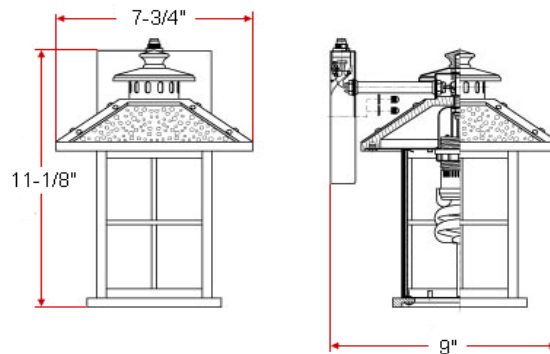

Dimensions

Warranty & Compliances

Warranty	10 Year Limited Warranty
UL	UL/cUL; Suitable for damp locations
ADA	N/A
EnergyStar	N/A

Companion Fixtures

Downlight 516781

Type:
Job:
Order Code:
Approvals:

Design House reserves the right to make changes in materials, specifications & models at any time. Design House also reserves the right to discontinue product without notice or obligation.