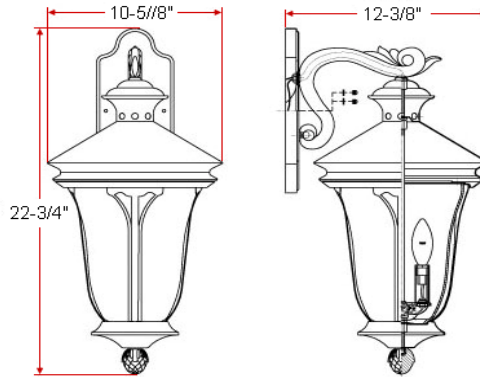

Dimensions

Warranty & Compliances

Warranty	10 Year Limited Warranty
UL	UL/cUL; Suitable for damp locations
ADA	N/A
EnergyStar	N/A

Companion Fixtures

Downlight	516757	
Uplight	516740	

Type:

Job:

Order Code:

Approvals:

Design House reserves the right to make changes in materials, specifications & models at any time. Design House also reserves the right to discontinue product without notice or obligation.