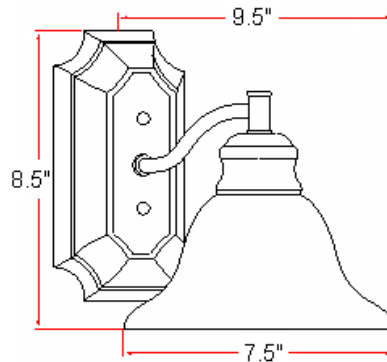

Bristol 1 LT Wall Mount

Specifications

Material Construction:	Formed Steel
Lens:	Alabaster glass
Lamp Type & Wattage:	One 60W, medium base incandescent lamp
Mounting:	Wall mounted; Suitable for up/down mounting
Finish:	Satin Nickel (US15)
Voltage:	120V
Weight:	1.8 lbs
Companion Fixtures:	Chandeliers, wall mounts, pendants & ceiling mounts

Dimensions

Warranty & Compliances

Warranty	10 Year Limited Warranty
UL	UL/cUL listed; Suitable for damp locations
ADA	N/A
EnergyStar	N/A

Companion Fixtures

1 LT Wall Mount	516666	
2 LT Wall Mount	517086	
3 LT Vanity Light	510263	
4 LT Vanity Light	517128	
2 LT Flush Mount	510297	
3 LT Chandelier	510321	
5 LT Chandelier	510255	
9 LT Chandelier	517136	
Island Light	517110	
Pendant	517102	
Mini Pendant	517094	