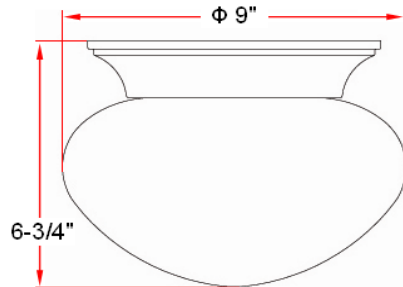

Dimensions

Warranty & Compliances

Warranty	2 Year Limited Warranty
UL	UL/cUL listed; Suitable for damp locations
ADA	N/A
EnergyStar	compliant

Companion Fixtures

1 LT Ceiling Mount	515841	
1 LT Wall Sconce	515874	
1 LT Wall Mount	515882	
2 LT Wall Mount	515890	
3 LT Vanity Light	515908	
4 LT Vanity Light	515916	
2 LT Ceiling Mount	515858	
3 LT Ceiling Mount	515866	
3 LT Chandelier	515783	
5 LT Chandelier	515791	
9 LT Chandelier	515809	
Island Light	515817	
Pendant	515825	
Mini Pendant	515833	

Type:

Job:

Order Code:

Approvals:

Design House reserves the right to make changes in materials, specifications & models at any time. Design House also reserves the right to discontinue product without notice or obligation.