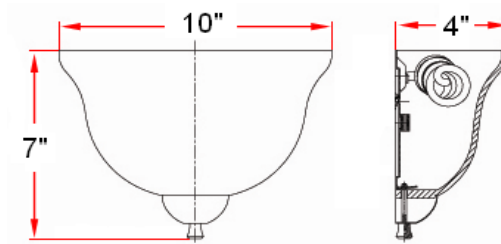

IRONWOOD SN 1 LT Wall Sconce

Specifications

Material Construction:	Formed Steel
Lens:	Snow glass
Lamp Type & Wattage:	One 13W GU 24 CFL lamp (2700K)
Mounting:	Wall mounted; Suitable for up/down mounting
Finish:	Satin Nickel (US15)
Voltage:	120V
Weight:	1.72 lbs
Companion Fixtures:	Chandeliers, wall mounts, pendants & ceiling mounts

Dimensions

Warranty & Compliances

Warranty	2 Year Limited Warranty
UL	UL/cUL listed; Suitable for damp locations
ADA	compliant
EnergyStar	compliant

Companion Fixtures

1 LT Wall Sconce	515619	
1 LT Wall Mount	515627	
2 LT Wall Mount	515635	
3 LT Vanity Light	515692	
4 LT Vanity Light	515775	
2 LT Semi Flush Mount	515593	
2 LT Ceiling Mount	515601	
3 LT Chandelier	515536	
5 LT Chandelier	515544	
9 LT Chandelier	515551	
Island Light	515569	
Pendant	515577	
Mini Pendant	515585	