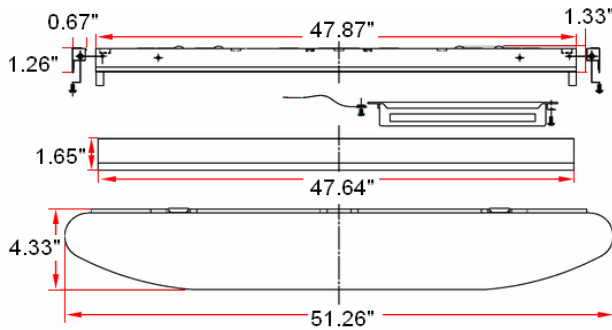

White Cloud Ceiling Mounts

Specifications

| | |
|---------------------------------|---------------------------------------|
| Material Construction: | White Acrylic |
| Lamp Type & Wattage: | 32W T8 Med Bi-Pin flourescent lamps |
| Mounting: | Ceiling mounted |
| Finish: | White finish |
| Voltage: | 120V - 277V multi-volt ballast |
| Weight: | 5.4 lbs (515288) 12.3 lbs (515296) |

Dimensions

515288

515296

Warranty & Compliances

| | |
|-----------------|--------------------------|
| Warranty | 10 Year Limited Warranty |
| UL | UL and cUL Listed |
| ADA | N/A |

Order Codes

| | |
|-------------|--------|
| 2 LT | 515288 |
| 4 LT | 515296 |