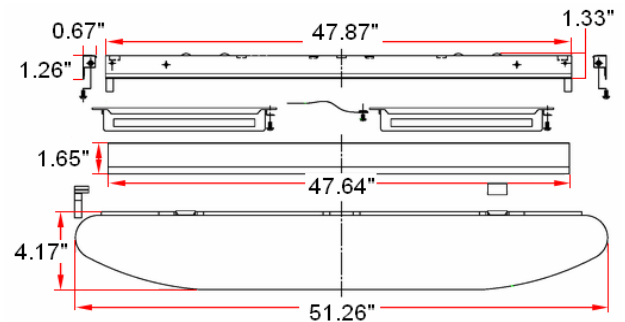

White Cloud Ceiling Mounts

Specifications

| | |
|---------------------------------|---------------------------------------|
| Material Construction: | White Acrylic |
| Lamp Type & Wattage: | 32W T8 Med Bi-Pin flourescent lamps |
| Mounting: | Ceiling mounted |
| Finish: | White finish |
| Voltage: | 120V - 277V multi-volt ballast |
| Weight: | 5.4 lbs (515288) 12.3 lbs (515296) |

Dimensions

515288

515296

Warranty & Compliances

| | |
|-----------------|--------------------------|
| Warranty | 10 Year Limited Warranty |
| UL | UL and cUL Listed |
| ADA | N/A |

Order Codes

| | |
|-------------|--------|
| 2 LT | 515288 |
| 4 LT | 515296 |