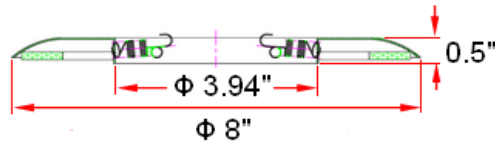

6" Recessed White Wide Ring Trim

Specifications

lens material:	Formed Steel	
Lamp Type & Wattage:	IC	65W BR30 / 75W PAR30L
	Non IC	90W PAR30
Voltage:	120V	

Dimensions

Warranty & Compliances

Warranty	5 Year Limited Warranty
UL	UL/cUL; Suitable for damp locations