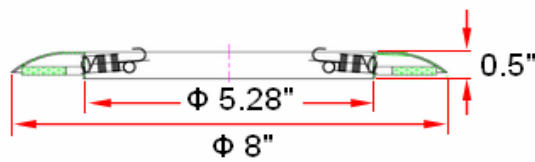

6" Recessed White Narrow Ring Trim

Specifications

Material Construction: Formed Steel
Lamp Type & Wattage: Please see below
Voltage: 120V

Dimensions

Warranty & Compliances

Warranty 10 Year Limited Warranty
UL N/A