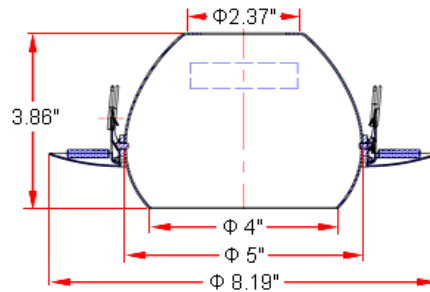

6" Recessed White Eyeball Trim

Specifications

Trim material:	Formed Steel
Rotate/Tilt Angle:	350° / 55°
Lamp Type & Wattage:	IC: 75W R30 ; Non-IC: 50W PAR30 / BR30
Voltage:	120v
Weight:	1.01 lbs

Dimensions