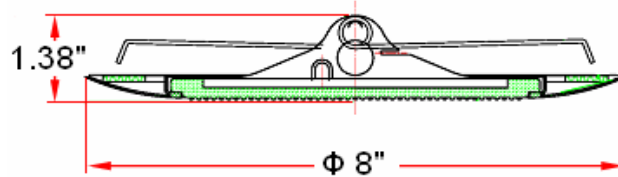

6" Recessed Albalite Glass Trim

Specifications

Material Construction: Formed Steel
Lens Material: Albalite Glass
Lamp Type & Wattage: Please see below
Voltage: 120V

Dimensions

Warranty & Compliances

Warranty 10 Year Limited Warranty
UL UL damp location

Order Codes

	IC	Non-IC
515080	40W A19	40W A19

Type:

Job:

Order Code:

Approvals:

Design House reserves the right to make changes in materials, specifications & models at any time. Design House also reserves the right to discontinue product without notice or obligation.