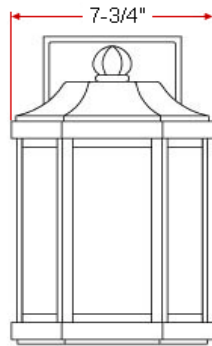

## Specifications

<b>Material Construction:</b>	Formed Steel
<b>Lens:</b>	Amber glass
<b>Lamp Type &amp; Wattage:</b>	One 18W GU 24 CFL lamp (2700K); included
<b>Mounting:</b>	Wall mounted
<b>Finish</b>	Oil Rubbed Bronze (US10B)
<b>Voltage:</b>	120V
<b>Weight:</b>	5.12 lbs

## Dimensions