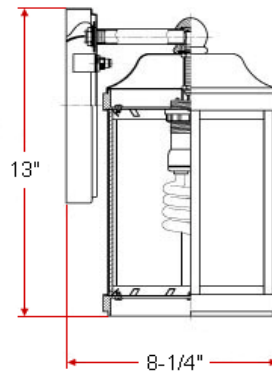

## Specifications

<b>Material Construction:</b>	Formed Steel
<b>Lens:</b>	Amber glass
<b>Lamp Type &amp; Wattage:</b>	One 18W GU 24 CFL lamp (2700K); included
<b>Mounting:</b>	Wall mounted
<b>Finish</b>	Oil Rubbed Bronze (US10B)
<b>Voltage:</b>	120V
<b>Weight:</b>	5.12 lbs

## Dimensions