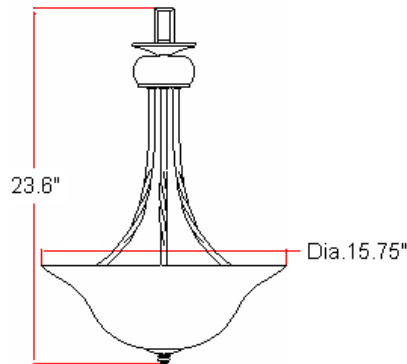

Drake Pendant

Specifications

Material Construction:	Formed Steel
Lens:	Alabaster glass
Lamp Type & Wattage:	Two 60W, medium base incandescent lamps
Mounting:	Ceiling mounted
Finish:	Oil Rubbed Bronze (US10B)
Voltage:	120V
Weight:	10 lbs
Companion Fixtures:	Chandeliers, wall mounts, pendants & ceiling mounts

Dimensions

Warranty & Compliances

Warranty	10 Year Limited Warranty
UL	UL/cUL listed
ADA	N/A
EnergyStar	N/A

Companion Fixtures

Pendant	514950	
1 LT Wall Mount	514927	
2 LT Wall Mount	514919	
3 LT Wall Mount	514901	
4 LT Wall Mount	514984	
2 LT Semi Flush Mount	514935	
2 LT Ceiling Mount	514976	
3 LT Chandelier	514893	
5 LT Chandelier	514885	
9 LT Chandelier	514943	
Mini Pendant	514968	