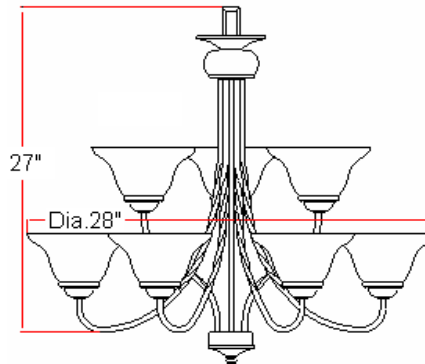

Drake 9 LT Chandelier

Specifications

Material Construction:	Formed Steel
Lens:	Alabaster glass
Lamp Type & Wattage:	Nine 60W, medium base incandescent lamps
Mounting:	Ceiling mounted
Finish:	Oil Rubbed Bronze (US10B)
Voltage:	120V
Weight:	28 lbs
Companion Fixtures:	Chandeliers, wall mounts, pendants & ceiling mounts

Dimensions

Warranty & Compliances

Warranty	10 Year Limited Warranty
UL	UL/cUL listed
ADA	N/A
EnergyStar	N/A

Companion Fixtures

9 LT Chandelier	514943	
1 LT Wall Mount	514927	
2 LT Wall Mount	514919	
3 LT Wall Mount	514901	
4 LT Wall Mount	514984	
2 LT Semi Flush Mount	514935	
2 LT Ceiling Mount	514976	
3 LT Chandelier	514893	
5 LT Chandelier	514885	
Pendant	514950	
Mini Pendant	514968	