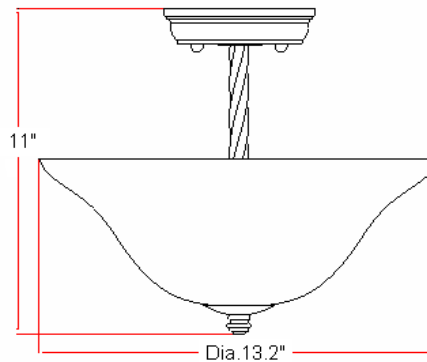

Drake 2 LT Semi Flush Mount

Specifications

Material Construction:	Formed Steel
Lens:	Alabaster glass
Lamp Type & Wattage:	Two 60W, medium base incandescent lamps
Mounting:	Ceiling mounted
Finish:	Oil Rubbed Bronze (US10B)
Voltage:	120V
Weight:	5 lbs
Companion Fixtures:	Chandeliers, wall mounts, pendants & ceiling mounts

Dimensions

Warranty & Compliances

Warranty	10 Year Limited Warranty
UL	UL/cUL listed
ADA	N/A
EnergyStar	N/A

Companion Fixtures

2 LT Semi Flush Mount	514935	
1 LT Wall Mount	514927	
2 LT Wall Mount	514919	
3 LT Wall Mount	514901	
4 LT Wall Mount	514984	
2 LT Ceiling Mount	514976	
3 LT Chandelier	514893	
5 LT Chandelier	514885	
9 LT Chandelier	514943	
Pendant	514950	
Mini Pendant	514968	