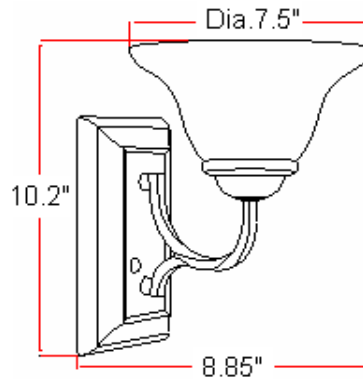

Drake 1 LT Wall Mount

Specifications

Material Construction:	Formed Steel
Lens:	Alabaster glass
Lamp Type & Wattage:	One 60W, medium base incandescent lamp
Mounting:	Wall mounted; Suitable for up/down mounting
Finish:	Oil Rubbed Bronze (US10B)
Voltage:	120V
Weight:	2.5 lbs
Companion Fixtures:	Chandeliers, wall mounts, pendants & ceiling mounts

Dimensions

Warranty & Compliances

Warranty	10 Year Limited Warranty
UL	UL/cUL listed; Suitable for damp locations
ADA	N/A
EnergyStar	N/A

Companion Fixtures

1 LT Wall Mount	514927	
2 LT Wall Mount	514919	
3 LT Wall Mount	514901	
4 LT Wall Mount	514984	
2 LT Semi Flush Mount	514935	
2 LT Ceiling Mount	514976	
3 LT Chandelier	514893	
5 LT Chandelier	514885	
9 LT Chandelier	514943	
Pendant	514950	
Mini Pendant	514968	