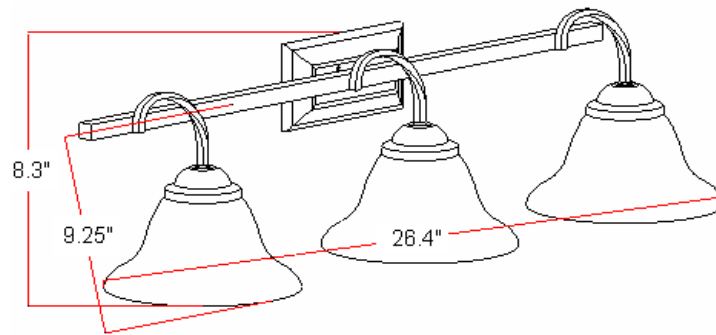

## Specifications

<b>Material Construction:</b>	Formed Steel
<b>Lens:</b>	Alabaster glass
<b>Lamp Type &amp; Wattage:</b>	Three 60W, medium base incandescent lamps
<b>Mounting:</b>	Wall mounted; Suitable for up/down mounting
<b>Finish:</b>	Oil Rubbed Bronze (US10B)
<b>Voltage:</b>	120V
<b>Weight:</b>	5.5 lbs
<b>Companion Fixtures:</b>	Chandeliers, wall mounts, pendants & ceiling mounts

## Dimensions