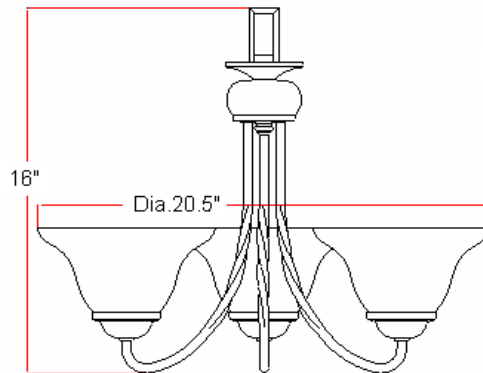

## Specifications

<b>Material Construction:</b>	Formed Steel
<b>Lens:</b>	Alabaster glass
<b>Lamp Type &amp; Wattage:</b>	Three 60W, medium base incandescent lamps
<b>Mounting:</b>	Ceiling mounted
<b>Finish:</b>	Oil Rubbed Bronze (US10B)
<b>Voltage:</b>	120V
<b>Weight:</b>	11 lbs
<b>Companion Fixtures:</b>	Chandeliers, wall mounts, pendants & ceiling mounts

## Dimensions